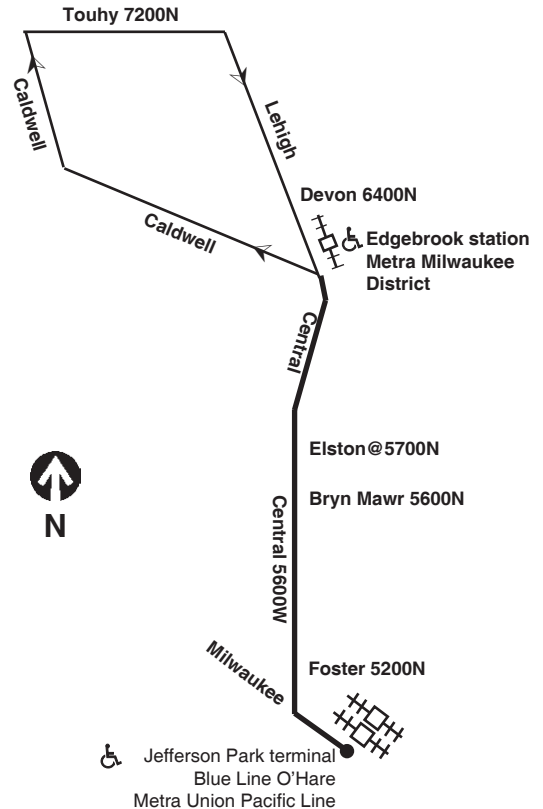

Chicago Transit Authority

85A North Central

Effective Mar. 24, 2024

 All CTA buses are accessible

transitchicago.com/bus/85A

Northbound

LV Jefferson Park	Elston/ Central	Lehigh/ Central	AR Touhy/ Lehigh
5:10a	5:14a	5:17a	5:26a
5:40	5:44	5:47	5:56
6:00	6:04	6:07	6:16
6:20	6:24	6:27	6:36
6:40	6:44	6:47	6:56
7:00	7:04	7:07	7:16
7:20	7:24	7:27	7:36
7:40	7:44	7:47	7:56
8:00	8:04	8:07	8:16
8:20	8:24	8:27	8:36
8:40	8:44	8:47	8:56
9:00	9:04	9:07	9:16
9:20	9:24	9:27	9:36
9:40	9:44	9:47	9:56
10:00	10:04	10:07	10:16
10:20	10:24	10:27	10:36

Southbound

LV Touhy/ Lehigh	Lehigh/ Central	Elston/ Central	AR Jefferson Park
5:26a	5:30a	5:32a	5:35a
5:56	6:00	6:02	6:05
6:16	6:20	6:22	6:26
6:36	6:40	6:42	6:46
6:56	7:00	7:02	7:06
7:16	7:20	7:22	7:27
7:36	7:40	7:42	7:47
7:56	8:00	8:02	8:07
8:16	8:20	8:22	8:26
8:36	8:40	8:42	8:46
8:56	9:00	9:02	9:06
9:16	9:20	9:22	9:26
9:36	9:40	9:42	9:46
9:56	10:00	10:02	10:06
10:16	10:20	10:22	10:26
10:36	10:40	10:42	10:46

Northbound

LV Jefferson Park	Elston/ Central	Lehigh/ Central	AR Touhy/ Lehigh
5:50a	5:53a	5:55a	6:04a
6:20	6:24	6:26	6:35
6:50	6:54	6:56	7:05
7:20	7:24	7:26	7:35
7:50	7:54	7:56	8:05
8:20	8:24	8:26	8:35
8:50	8:54	8:56	9:05
9:20	9:24	9:26	9:35
9:50	9:54	9:56	10:05
10:20	10:24	10:26	10:35
10:50	10:54	10:56	11:05

Southbound

LV Touhy/ Lehigh	Lehigh/ Central	Elston/ Central	AR Jefferson Park
6:04a	6:07a	6:09a	6:14a
6:35	6:38	6:40	6:45
7:05	7:08	7:10	7:15
7:35	7:38	7:40	7:45
8:05	8:08	8:10	8:15
8:35	8:38	8:40	8:45
9:05	9:08	9:10	9:15
9:35	9:38	9:40	9:45
10:05	10:08	10:10	10:15
10:35	10:38	10:40	10:45
11:05	11:08	11:10	11:15